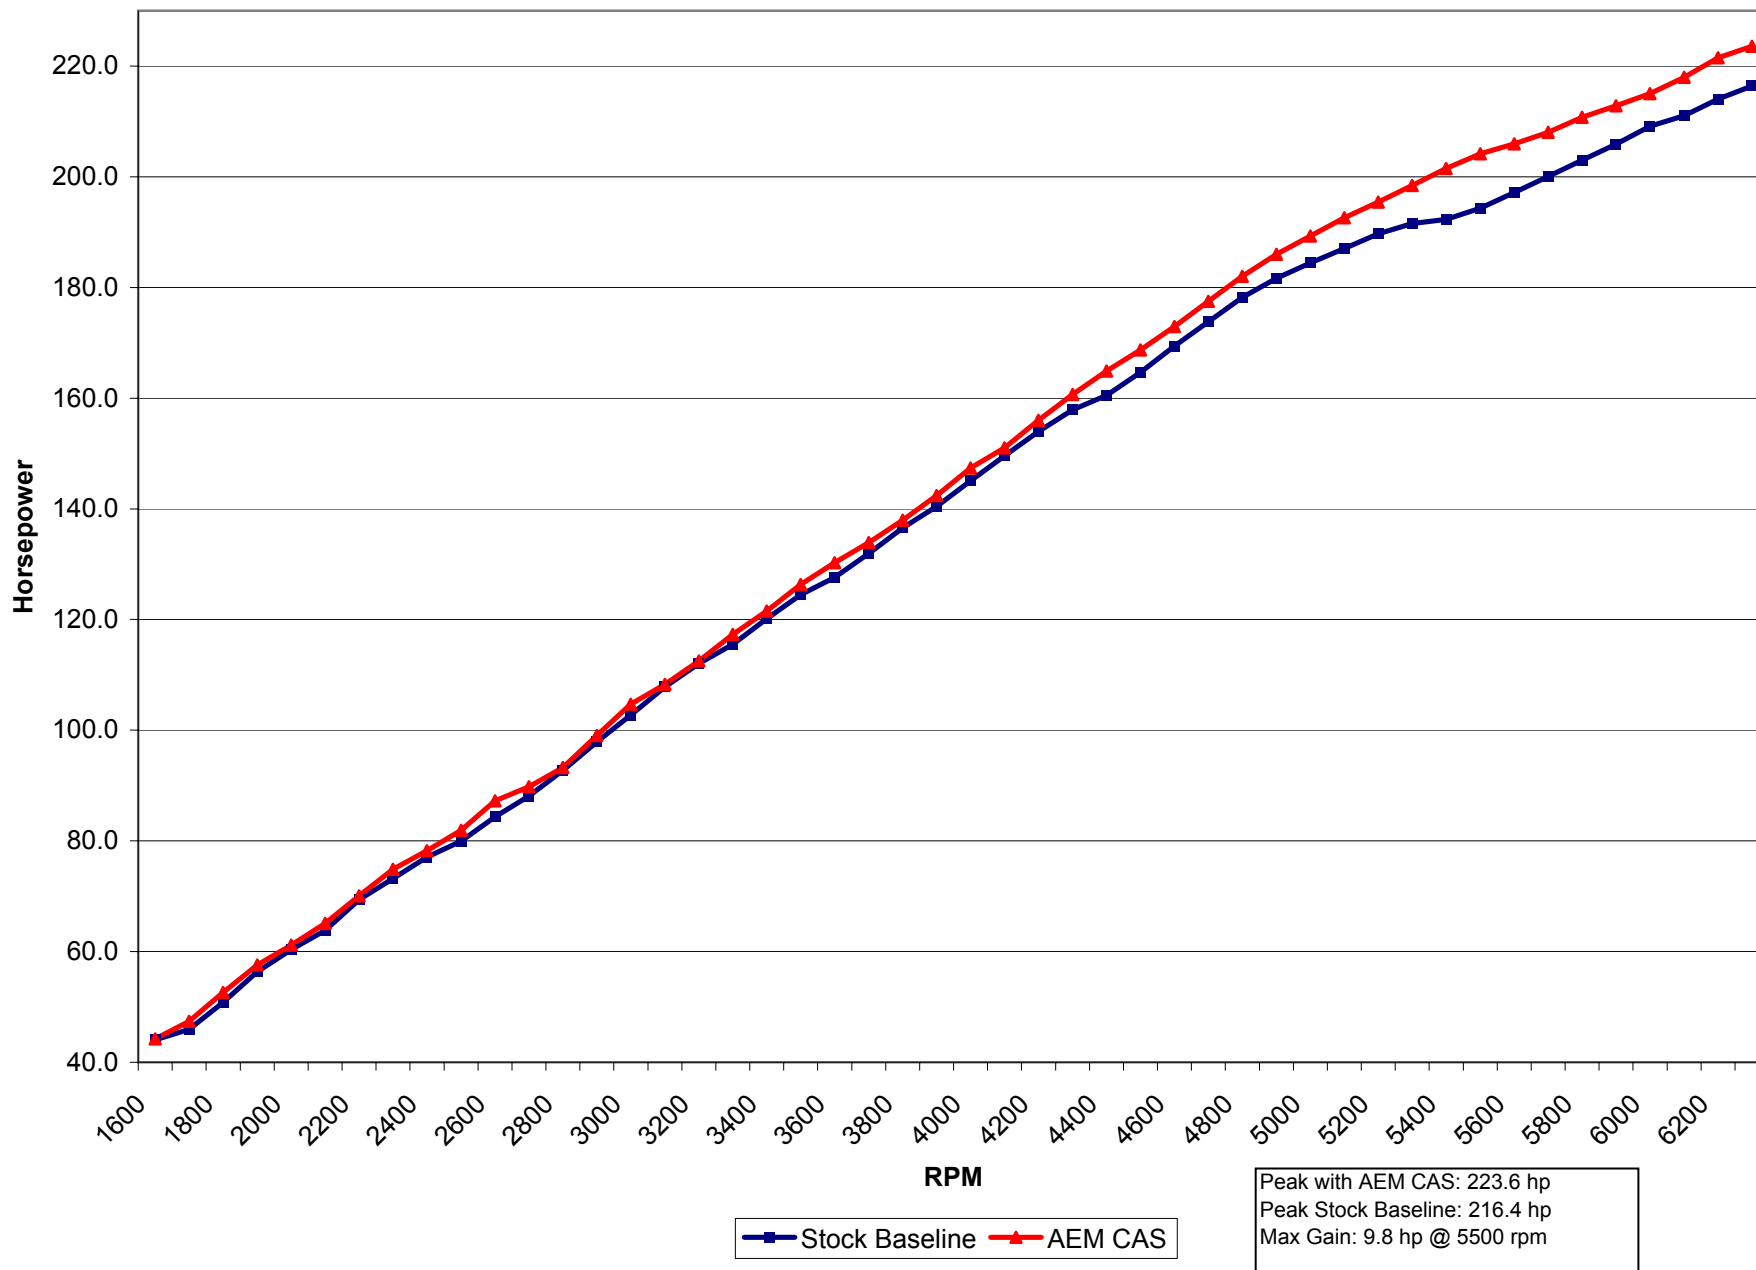

2005 Chevy Cobalt SS with AEM CAS: Corrected Horsepower

2005 Chevy Cobalt SS with AEM CAS: Corrected Torque